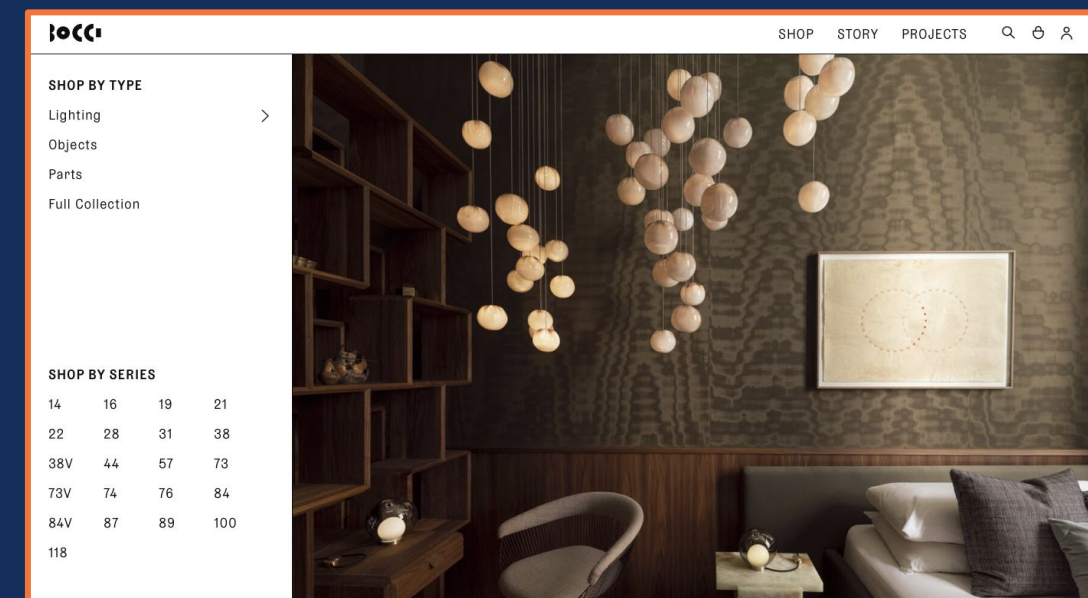

Onze merken

Living on the
Côte d'Azur
real estate
consultancy

BOCCI