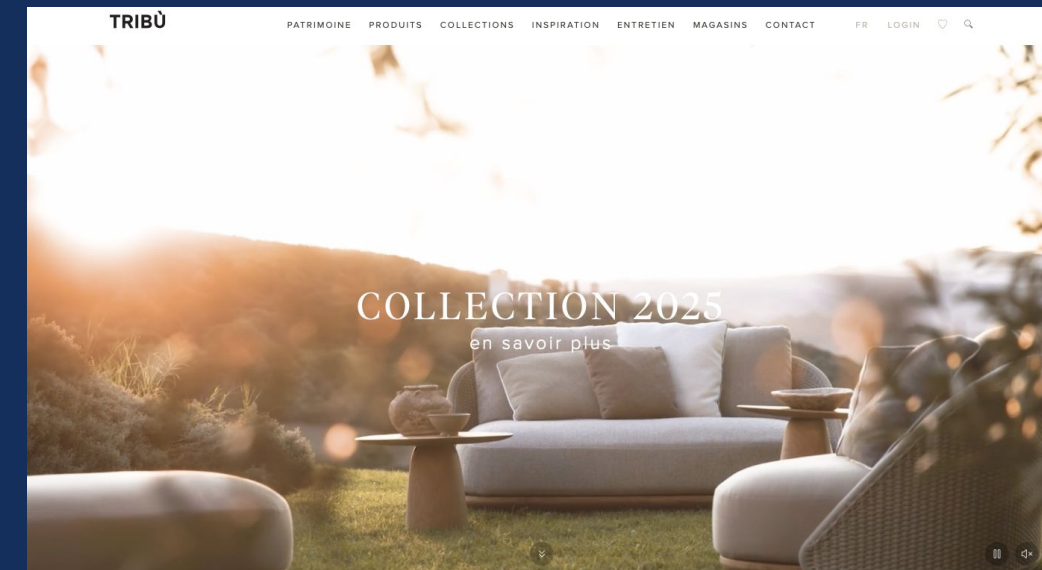

Onze merken

Living on the
Côte d'Azur
real estate
consultancy

TRIBU