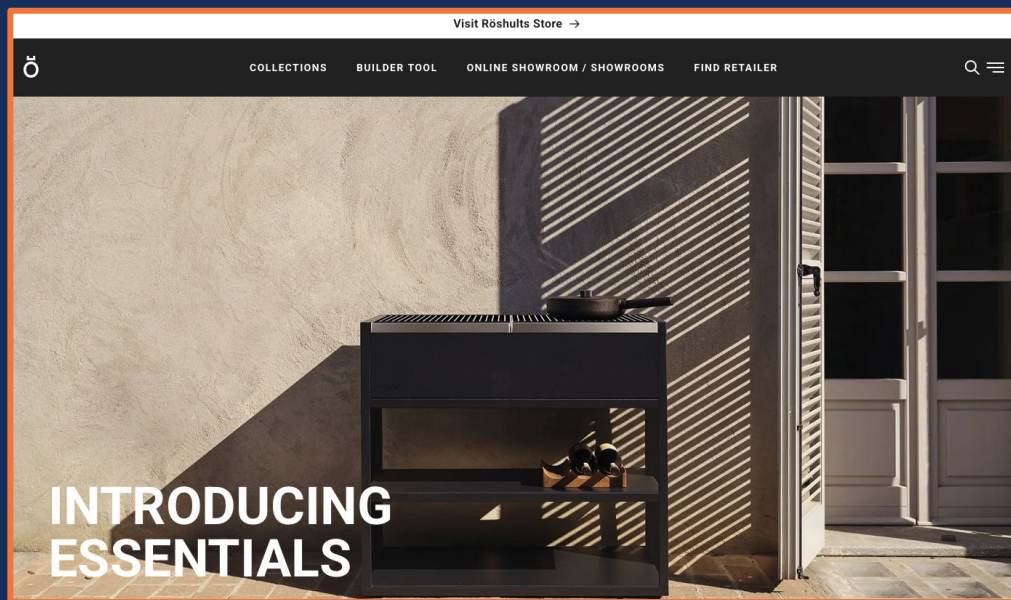

Onze merken

Living on the
Côte d'Azur
real estate
consultancy

ROSHULTS