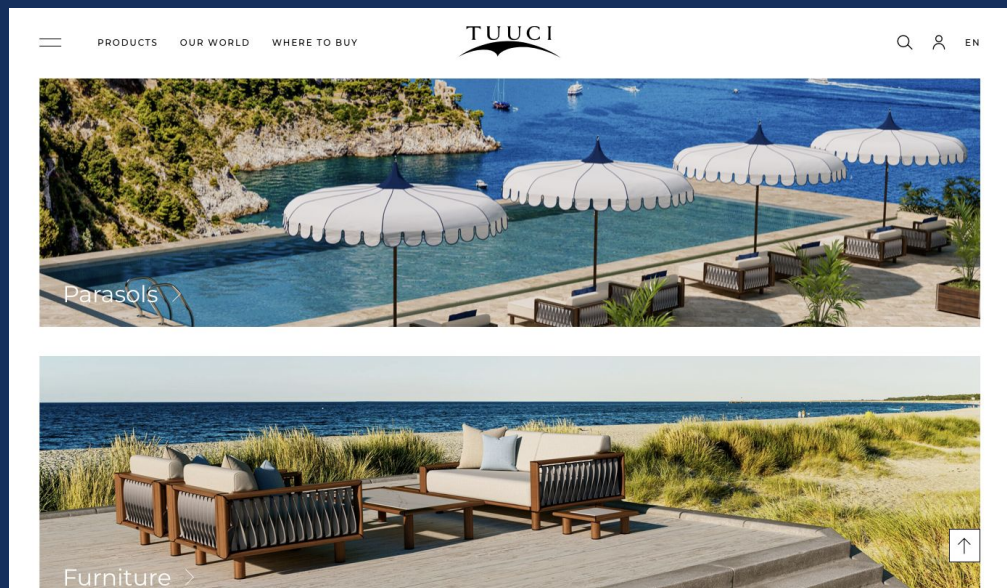

Onze merken

Living on the
Côte d'Azur
real estate
consultancy

TUUCI