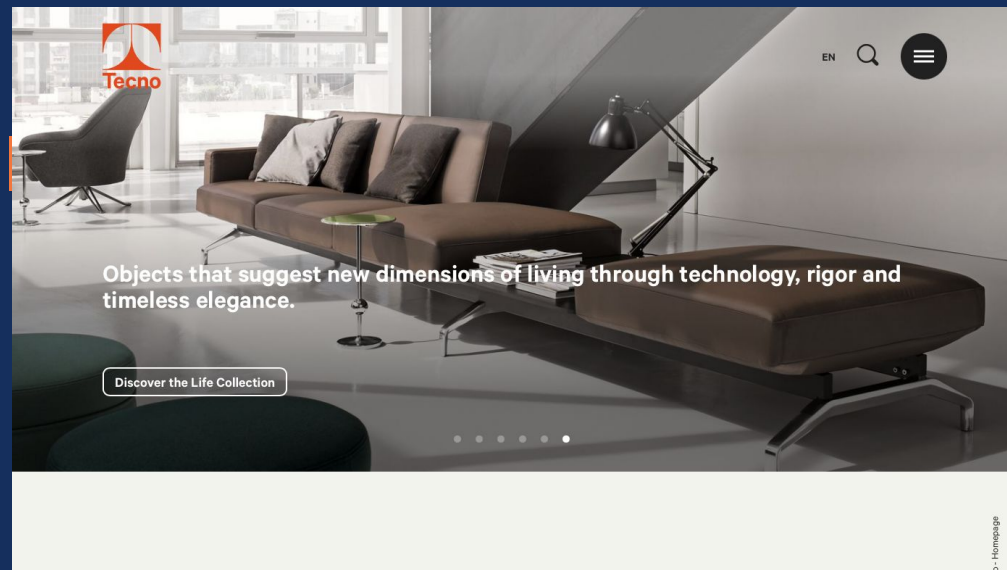

PVD CONCEPT

VITRA

ROSHULTS

SUNBRELLA

TALENTI

Onze merken

Living on the
Côte d'Azur
real estate
consultancy

TECNO