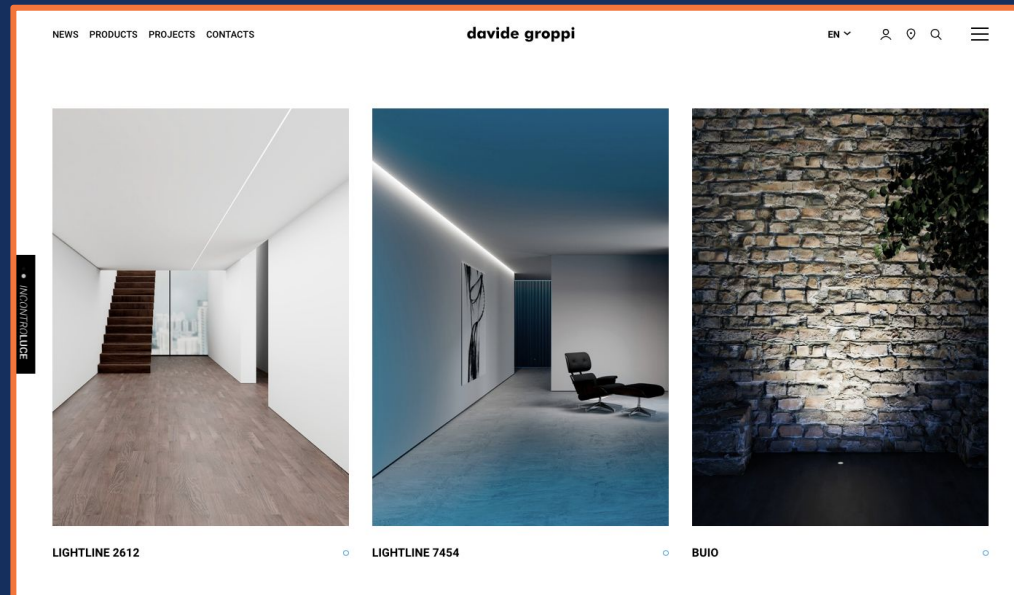

BOREK

CLASSICCON

CORRADI

DAVIDE GROPPI

DCW

DOMANI

Onze merken

Living on the Côte d'Azur
real estate consultancy