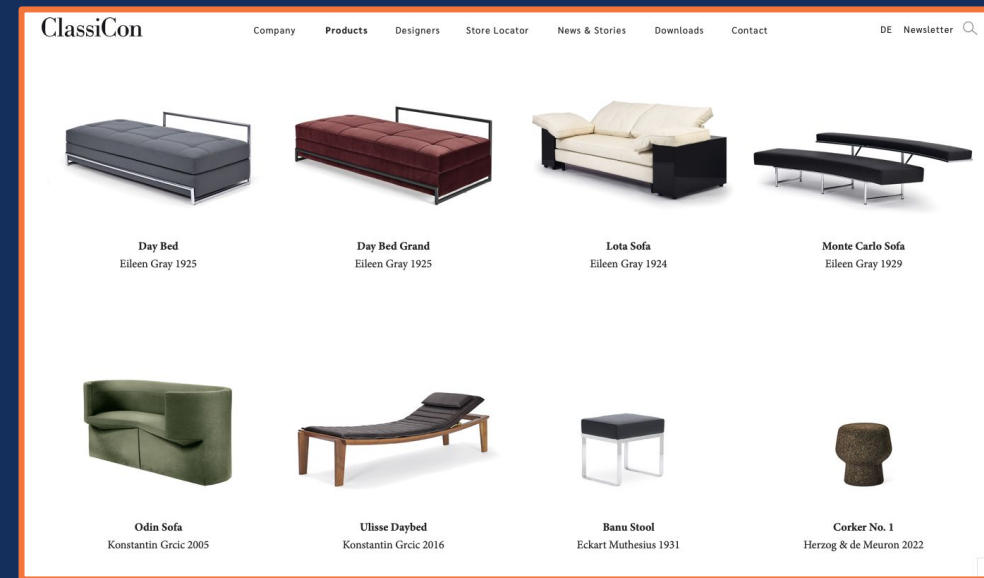

BOREK

CLASSICCON

CORRADI

DAVIDE GROPPI

DCW

DOMANI

Onze merken

Living on the Côte d'Azur
real estate consultancy