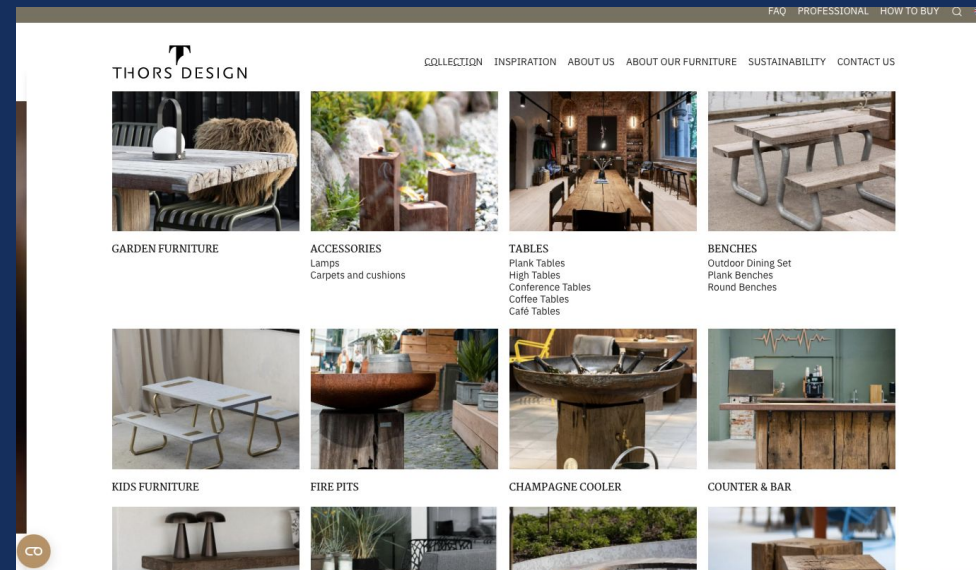

PVD CONCEPT

VITRA

ROSHULTS

SUNBRELLA

TALENTI

Onze merken

Living on the
Côte d'Azur
real estate
consultancy

TECNO